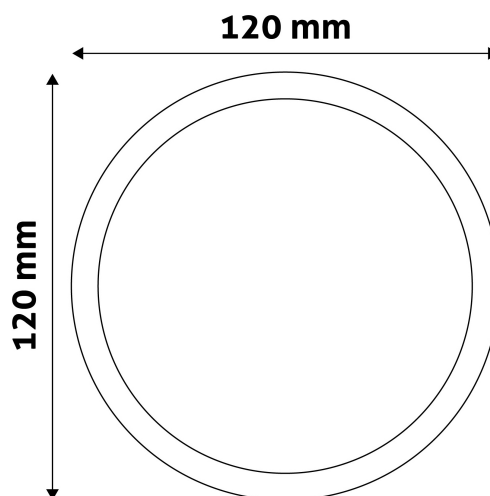

PRODUCT SIZE

Diameter: 120mm
 Height: 31.5mm

CARDBOARD BOX

EAN: 5999097912387
 Packaging: 1/b 50/c 1600/p
 Dimensions: 125mm x 39mm x 125mm
 Net weight:
 Gross weight:

CARTON

EAN: 5999097912394
 Packaging: 1/b 50/c 1600/p
 Dimensions: 645mm x 220mm x 270mm
 Net weight:
 Gross weight:

PALLET EXAMPLE

Height:
 Width: 120cm (std Euro pallet)
 Mepth: 80cm (std Euro pallet)
 Cartons per pallet: 32carton/pallet
 Cartons per row:
 Net weight:
 Gross weight:

PRODUCT PICTURE

PRODUCT OUTLINE

Avide LED Ceiling Lamp Surface Mounted Round ALU 6W WW 3000K