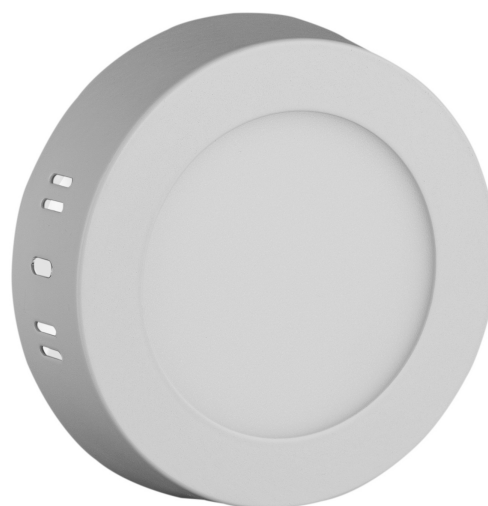

Avide LED Ceiling Lamp Surface Mounted Round ALU 6W WW 3000K

Product code:	ACSMWW-R-6W-ALU
Brand link:	avidelighting.com/qr/ACSMWW-R-6W-ALU
ID:	AB-190518
Company name:	Armin Trade Kft.
Company address:	Kossuth utca 22 2/4, 4024 Debrecen

Wattage:	6W
Voltage:	220-240V
Beam angle:	120°
Dimmability:	No
Lumen output:	410lm
Color temperature:	3 000K
Lifetime:	25 000h
Energy class:	
Type of LED:	SMD
CRI:	80
IP standard:	IP20

BOX PICTURE

Avide LED Ceiling Lamp Surface Mounted Round ALU 6W WW 3000K

Product code: ACSMWW-R-6W-ALU
Brand link: avidelighting.com/qr/ACSMWW-R-6W-ALU
ID: AB-190518
Company name: Armin Trade Kft.
Company address: Kossuth utca 22 2/4, 4024 Debrecen

Date of issue: 2023-07-11
Page: 2/3

PALLET EXAMPLE

Height:
 Width: 120cm (std Euro pallet)
 Mepth: 80cm (std Euro pallet)
 Cartons per pallet: 32carton/pallet
 Cartons per row:
 Net weight:
 Gross weight:

PRODUCT PICTURE

PRODUCT OUTLINE

Avide LED Ceiling Lamp Surface Mounted Round ALU 6W WW 3000K